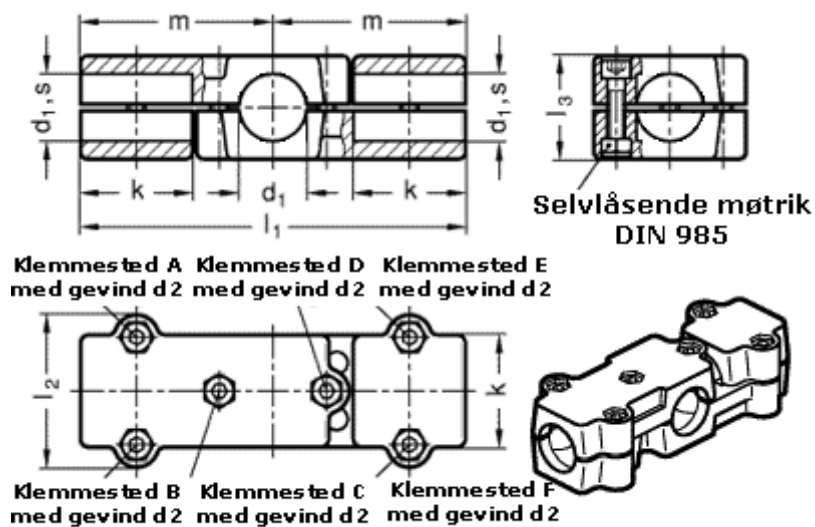

Article number: 20195B42762SW

Description: E+G double T-angel clamps
GN 195-B42-76-2-SW

Measures

d1 = B 42

d2 = M10

k = 76

l1 = 254

l2 = 98

l3 = 70

m = 127